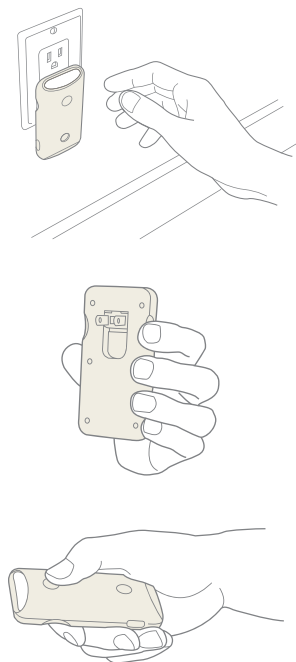

# Blackout Buddy

Night Light

Emergency Light

LED Flashlight

## ONE BRIGHT IDEA

Well actually two. This emergency LED blackout flashlight doubles as a nightlight, so it's perfect for home or office. When the power goes out, the Blackout Buddy automatically turns on.

## READY FOR ACTION

Just leave the slim and trim Blackout Buddy in your wall socket and you'll never be in the dark.

## FEATURES

- Bright emergency 3 LED light
- Lights up when there is a power failure or blackout
- Can be used as a flashlight
- One LED night light
- Fold-up prongs plug directly into electrical socket for constant charge